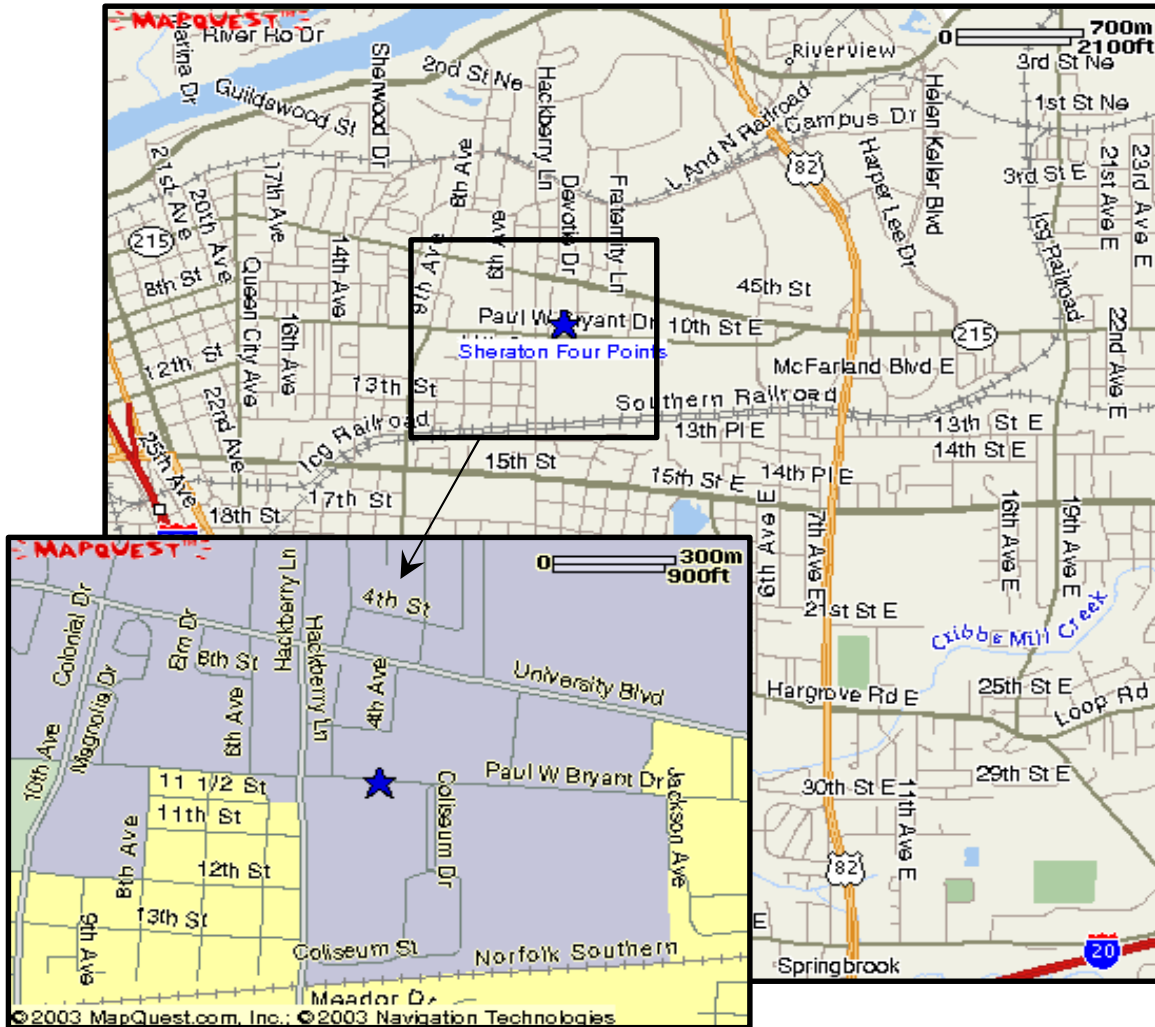

Map of Tuscaloosa Area and Directions to Sheraton Four Points Hotel

Directions from Birmingham Airport

Exit airport on Aviation Avenue. After about 0.5 mi, **turn right onto Interstate 59 South**. Continue on I-59 South for approximately 60 miles until you reach Tuscaloosa (along the way you will pass the Mercedes plant near mile marker 89 on your left). At Tuscaloosa **take Exit 73 onto 82W=McFarland Blvd** (this puts you on the map above). Continue on 82W and **take the University Blvd. Exit**. The exit passes under University Blvd and jug handles to the elevated roadway. At the light **turn right onto University Blvd**. Get into the left lane and at the second light **veer left onto Paul W. Bryant Dr.** (this is a "Y" intersection just in front of DCH Regional Medical Facility). Continue on Bryant Dr. approximately 0.8 miles. The Sheraton Four Points Hotel is on the right, immediately past the Bryant Conference Center and directly across Bryant Dr. from the Athletic Complex (Coleman Coliseum and Thomas Field). **Turn right onto 5th Ave. and turn immediately right** into Sheraton parking lot.